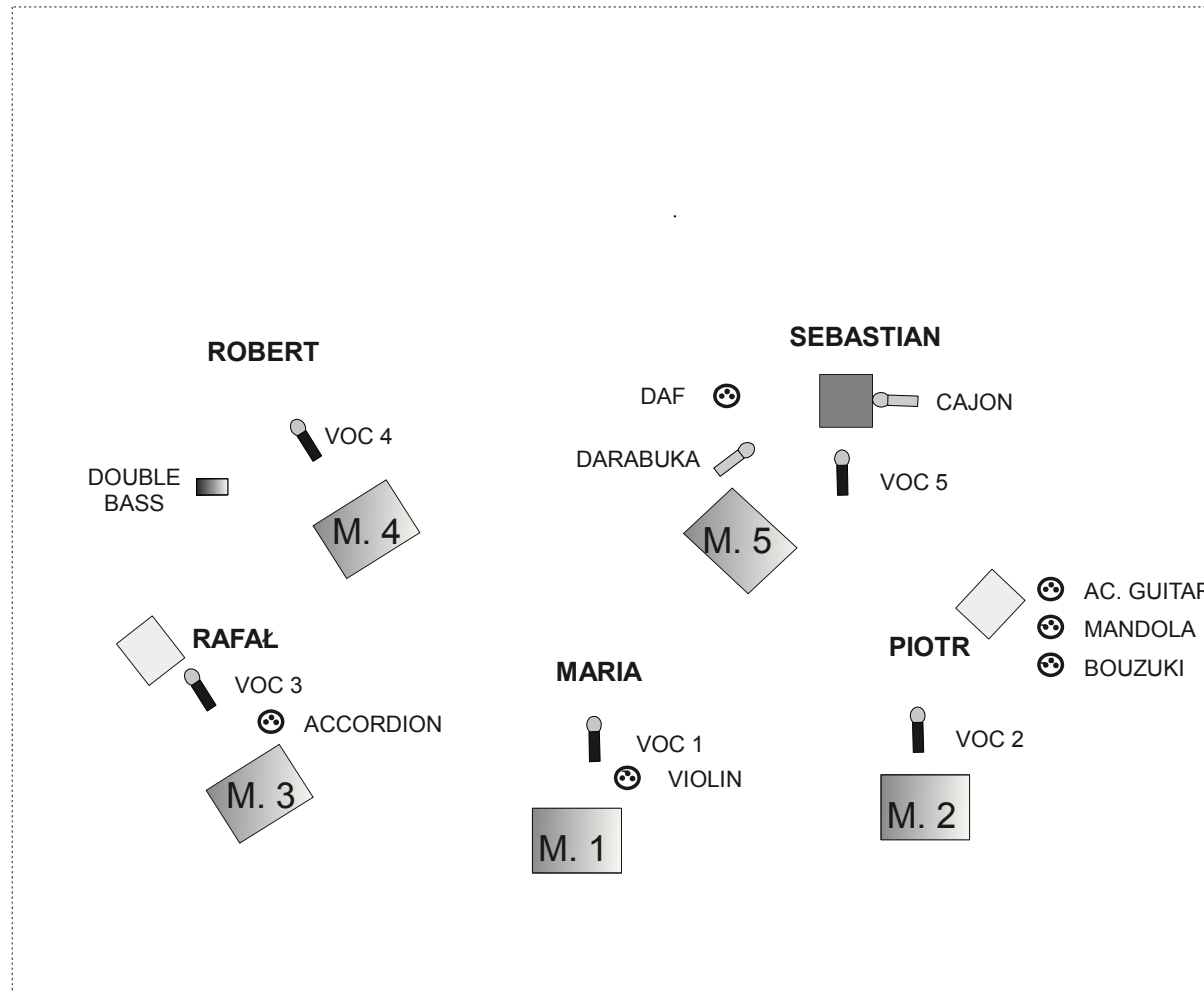

ČAČI VORBA INPUT LIST / STAGE PLAN

IN	INPUT NAME	
1	CAJON	SM91
2	DARABUKA	SM57 / i5
3	DAF	XLR +48V
4	BASS	DI-BOX + JACK
5	ACCORDION	XLR +48V
6	GIUITAR	XLR +48V
7	MANDOLA	XLR +48V
8	BOUZUKI	XLR +48V
9	VIOLIN	XLR +48V
10	MARIA (VOC 1)	BETA 87A
11	PIOTR (VOC 2)	SM58
12	RAFAŁ (VOC 3)	SM58
13	ROBERT (VOC 4)	SM58
14	SEBASTIAN (VOC5)	SM58
15		
16	REVERB	VOC PLATE
17	REVERB	MEDIUM HALL
18	DELAY	TAP

LEGEND

-  VOCAL MIC
-  INSTRUMENTAL MIC (SHORT BOOM STAND)
-  ACTIVE DI-BOX WITH JACK CABLE
-  XLR CABLE WITH PHANTOM POWER (+48V)
-  M. 1 WEDGE MONITOR
-  CHAIR
-  CAJON